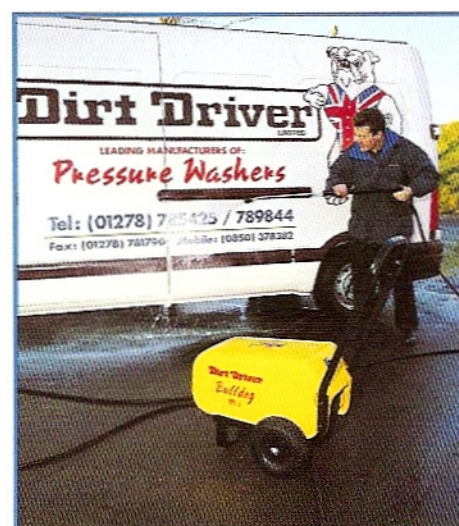

**Dirt
Driver**
LIMITED

Cold Washer

Bulldog MK4

Bites into your Dirt

Bulldog MK4 - Cold Water Washer

A Heavy Duty Cold Water Washer designed of a rugged construction to be suitable for all industrial and agricultural purposes.

Design Features

- Heavy Duty Mild Steel Powder Coated Frame
- Polyethylene Cover
- Handle folds down for storage or transport

Specification

- **Thermal Cut Out** for any overload on power
- Long Life Slow Speed Three Ceramic Piston Pump - running at 1400 rpm this pump is ideal for suction feed.
- Adjustable Pressure Unloader Valve
- Fully Adjustable Low Pressure Detergent Injector - no disinfectant or detergent goes through the pump.
- Supplied with 10M High Pressure Hose/Gun & Lance.
- Turbo Nozzle available as an optional extra.