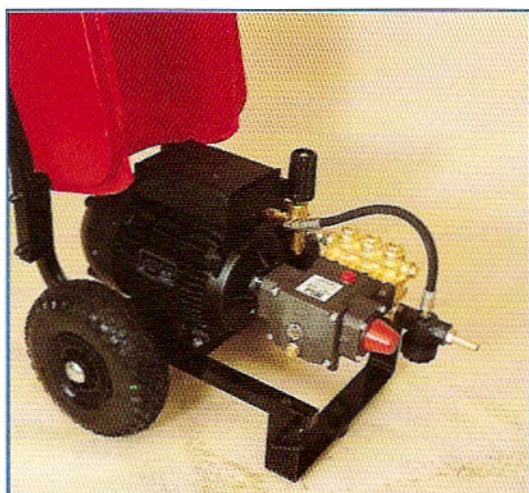

**Dirt
Driver**
LIMITED

Cold Washer

Bulldog MK4

Bites into your Dirt

Bulldog MK4 - Cold Water Washer

A Heavy Duty Cold Water Washer designed of a rugged construction to be suitable for all industrial and agricultural purposes.

Design Features

- Heavy Duty Mild Steel Powder Coated Frame
- Polyethylene Cover
- Handle folds down for storage or transport

Specification

- **Thermal Cut Out** for any overload on power
- Long Life Slow Speed Three Ceramic Piston Pump - running at 1400 rpm this pump is ideal for suction feed.
- Adjustable Pressure Unloader Valve
- Fully Adjustable Low Pressure Detergent Injector - no disinfectant or detergent goes through the pump.
- Supplied with 10M High Pressure Hose/Gun & Lance.
- Turbo Nozzle available as an optional extra.

Technical Characteristics

Model	Single Phase	Three Phase
Pump outlet	1600psi	2200psi
Consumption	12 LPM	15 LPM
Electrical Motor	3 HP	5.5 HP
Jet Supplied	15 degree	15 degree
Water Inlet	12.5 mm	12.5 mm
Input Cable	6 metres	6 metres
Voltage	230V	400V